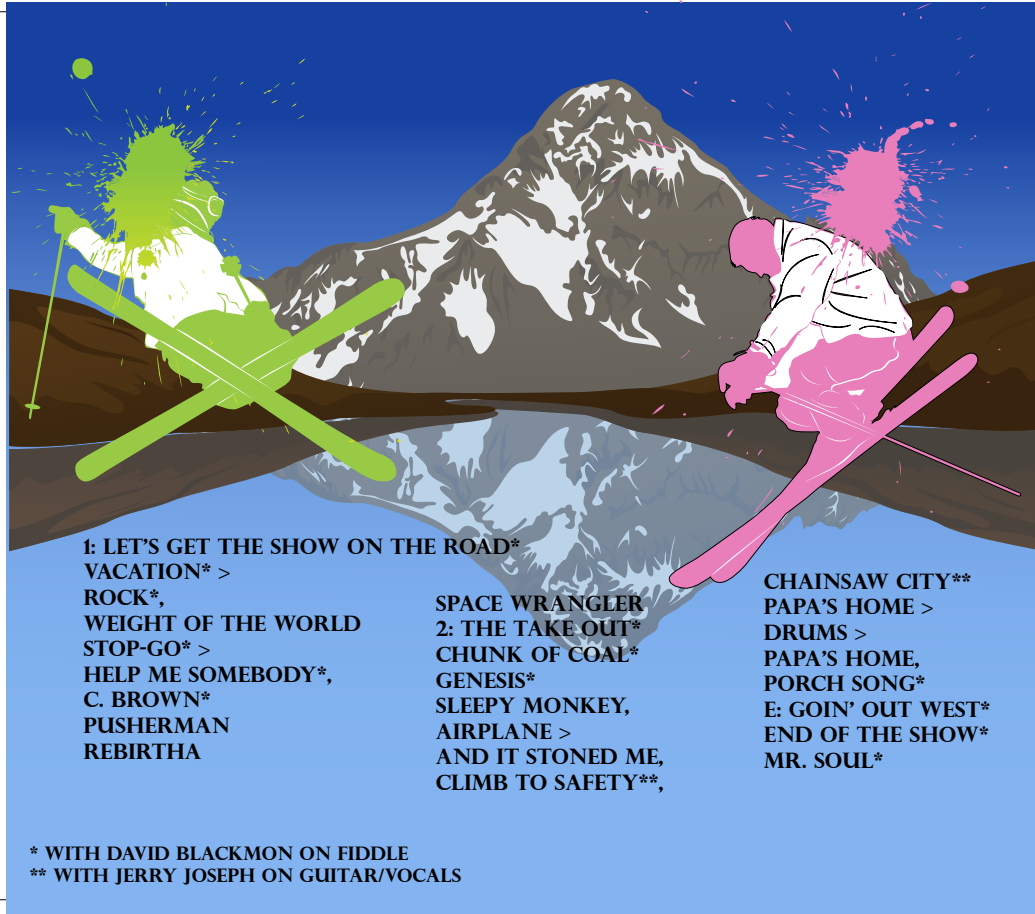

1: LET'S GET THE SHOW ON THE ROAD*, VACATION* > ROCK*,
WEIGHT OF THE WORLD, STOP-GO* > HELP ME SOMEBODY*,
C. BROWN*, PUSHERMAN, REBIRTHA, SPACE WRANGLER

widespread panic
sit-n-ski 01.20.96
fox theater boulder co

2: THE TAKE OUT*, CHUNK OF COAL*, GENESIS*, SLEEPY MONKEY,
AIRPLANE > AND IT STONED ME, CLIMB TO SAFETY**,
CHAINSAW CITY**, PAPA'S HOME > DRUMS > PAPA'S HOME,
PORCH SONG*
E: GOIN' OUT WEST*, END OF THE SHOW*, MR. SOUL*

* WITH DAVID BLACKMON ON FIDDLE
** WITH JERRY JOSEPH ON GUITAR/VOCALS

01.20.96 SIT-N-SKI BOULDER CO

WIDESPREAD PANIC

WIDESPREAD PANIC

01.20.96 SIT-N-SKI BOULDER CO

1: LET'S GET THE SHOW ON THE ROAD*
 VACATION* >
 ROCK*,
 WEIGHT OF THE WORLD
 STOP-GO* >
 HELP ME SOMEBODY*,
 C. BROWN*
 PUSHERMAN
 REBIRTHA

SPACE WRANGLER
 2: THE TAKE OUT*
 CHUNK OF COAL*
 GENESIS*
 SLEEPY MONKEY,
 AIRPLANE >
 AND IT STONED ME,
 CLIMB TO SAFETY**,

CHAINSAW CITY**
 PAPA'S HOME >
 DRUMS >
 PAPA'S HOME,
 PORCH SONG*
 E: GOIN' OUT WEST*
 END OF THE SHOW*
 MR. SOUL*